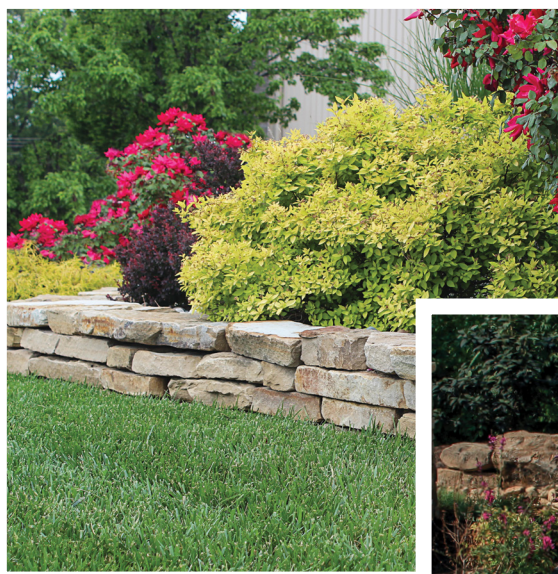

GARDEN CENTER COLLECTION

Transform your landscaping projects with Semco Stone's Garden Center Collection, featuring garden stepping stones, premium natural stone edging, and quality bagged goods like mulch and decorative gravel. Elevate outdoor spaces effortlessly with our natural stone benches and high-quality fire pits.

Choose Semco Stone for a professional product you can trust that transforms any size project.

LEFT:
Premium Shredded Hardwood Mulch

TOP RIGHT:
Blue River Tumbled Edging

BOTTOM RIGHT:
Mossy Mountain Boulders & Ledgerrock