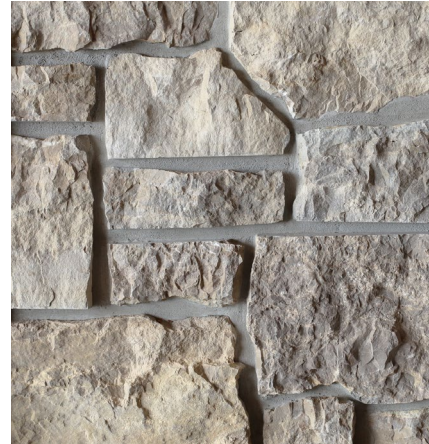

Blue River Dimensional

The percentage of variegation in Blue River can vary.

Chateau Bay Dimensional

Mountain Ridge Dimensional

Mountain Ridge Random Height

Rockport Random Height

Timber Creek Random Height

## NATURAL STONE SILLS

Sills can be used under windows and at the top of a stone wains coat. Our sills can be custom cut and finished to your specifications, as pictured left. Our standard sills are sawn on the top, bottom, ends and back with your choice of snapped or sawn-face. Sills are available in various finishes.