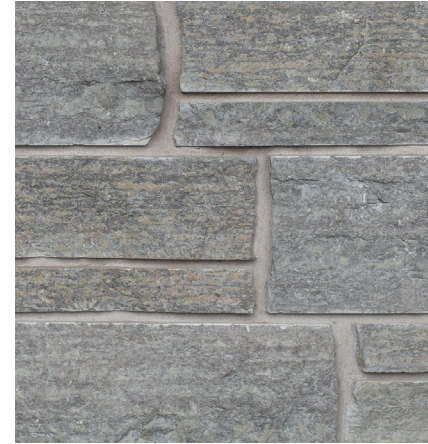

# RANDOM HEIGHT VENEER

ALSO AVAILABLE TUMBLED

Blue River Random Height

The percentage of variegation in Blue River can vary.

Brookhaven Random Height

Call for Availability

Chateau Bay Random Height

Call for Availability

Blue River Dimensional

The percentage of variegation in Blue River can vary.

Chateau Bay Dimensional

Mountain Ridge Dimensional

Mountain Ridge Random Height

Rockport Random Height

Timber Creek Random Height