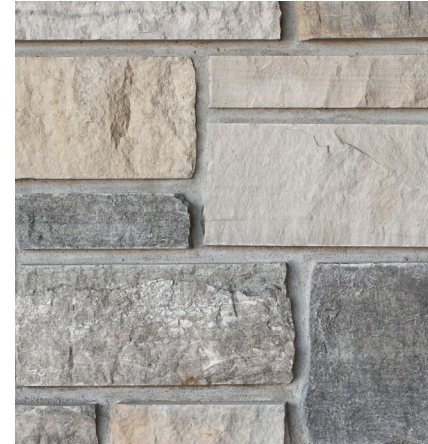

Rockport Dimensional