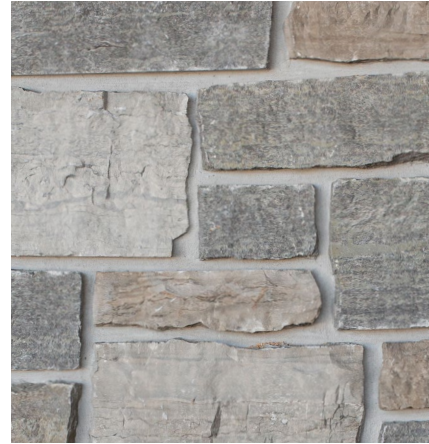

# RANDOM HEIGHT VENEER

ALSO AVAILABLE TUMBLED

Blue River Random Height

The percentage of variegation in Blue River can vary.

Brookhaven Random Height

Call for Availability

Chateau Bay Random Height

Call for Availability

Blue River Dimensional

The percentage of variegation in Blue River can vary.

Chateau Bay Dimensional

Mountain Ridge Dimensional

Mountain Ridge Random Height

Rockport Random Height

Timber Creek Random Height